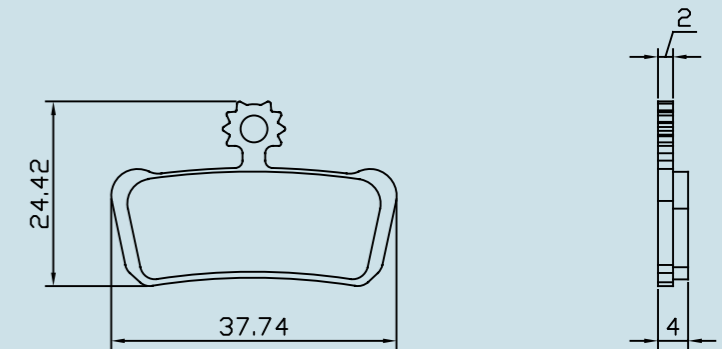

Type Typ **Part No.** Art. Nr.

Organic | Organic	500141
Ebike | Ebike	500241
Sinter | Sinter	500341