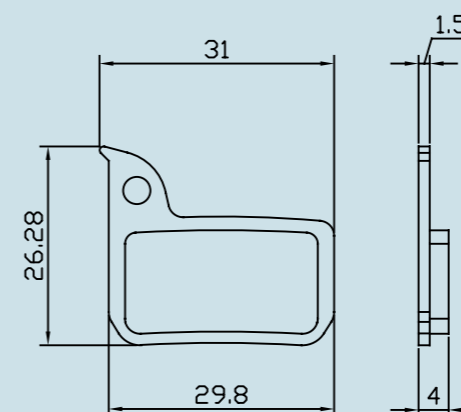

Type Typ **Part No.** Art. Nr.

Organic | Organic	500142