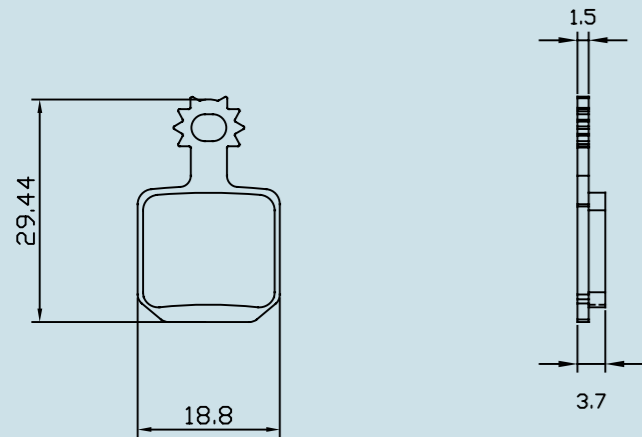

Type Typ **Part No.** Art. Nr.

Organic | Organic	500131
Ebike | Ebike	500231
Sinter | Sinter	500331