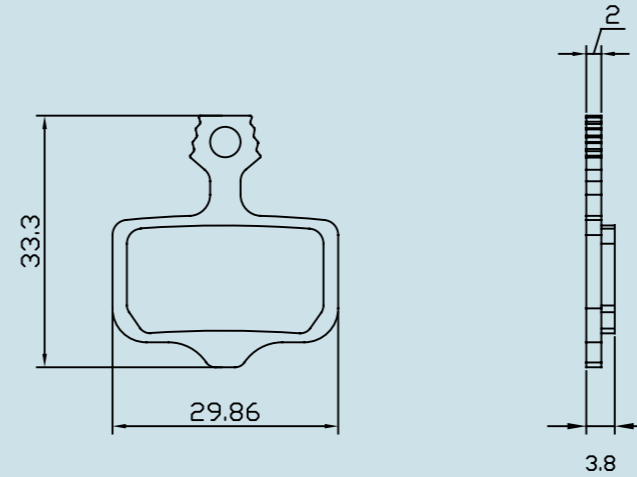

Type Typ **Part No.** Art. Nr.

Organic | Organic	500140
Race | Race	500440